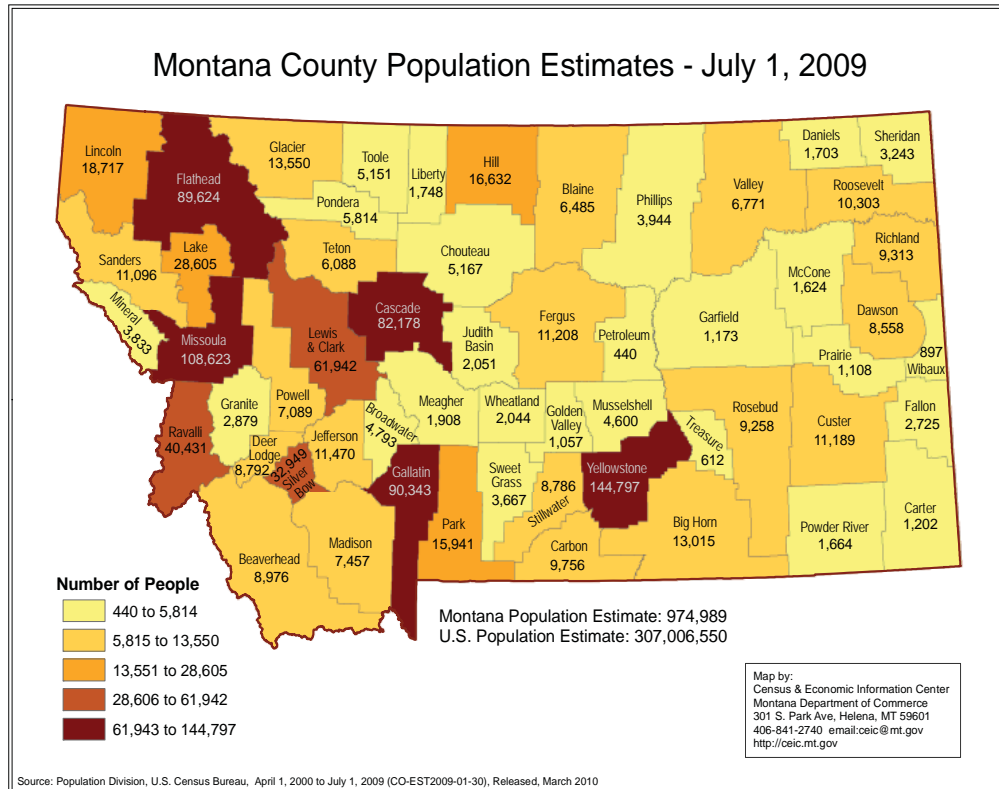

**Montana Continues to Grow**

<http://ceic.mt.gov/EstimatesCntyPop.asp>

By Susan Ockter, Senior Economist

On March 23, 2010, the U.S. Census Bureau released the 2009 County Population Estimates. Between Census Day, April 1, 2000 and July 1, 2009, 108,579 births occurred in the state and 77,395 Montanans passed away. In addition, 3,042 persons became residents in the state. Overall, Montana's population rose 72,799 in 9 years and 3 months, for an increase of 8.1% in Montana's total population from 2000 to 2009. Births, deaths, and migration are the components of change for populations.

The Census Bureau releases county population estimates and demographic components of change (births, deaths, and migration) annually in March. In general, estimates released in a given year refer to the population on July 1 of the previous year.

The following link provides more county specific information and detailed statistics about population estimates, components of change, and county population estimate data maps: <http://ceic.mt.gov/EstimatesCntyPop.asp>.

During this nine year period, 21 counties realized population increases while 35 lost population. Gallatin County saw 22,511 new residents, a

33.2% increase which ranked the county 99th nationally. At the other end of the spectrum, Treasure County had the greatest percentage decrease in population between 2000 and 2009, losing 249 residents for a 28.9% decrease in population.